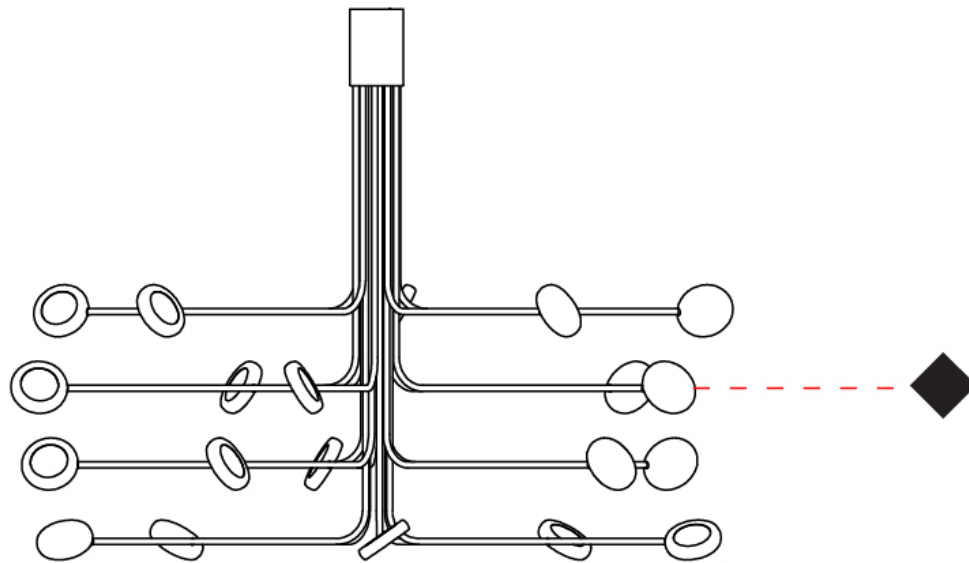

ARBOR 20 LIGHT SURFACE

D42001-

PROJECT	_____
TYPE	_____
SPECIFIER	_____
QUANTITY	_____
DATE	_____

D