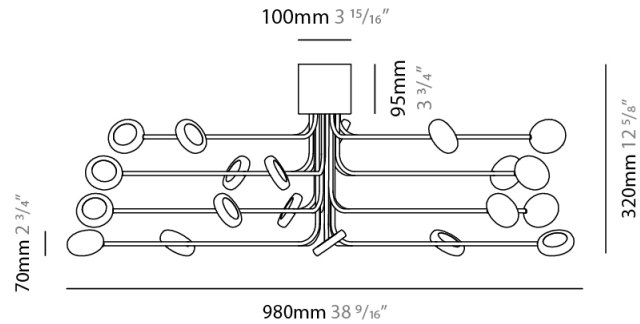

PROJECT	
TYPE	
SPECIFIER	
QUANTITY	
DATE	

ARBOR 20 LIGHT SURFACE

D42006-

base number   Finish
Options

1. To build a product code in our configurator select the specify button on the base model # product page
2. To build a manual product code on this datasheet choose from the options listed below in blue font and add the suffix to the base model #

GENERAL

Series: Arbor
Subseries: Arbor 20 Light
Partner: Icone
Division: Design
Installation: Surface
Product Type: Ceiling Surface
Mounting Location: Ceiling
Light Distribution: Adjustable

PHYSICAL

Shape: Abstract
Diameter (mm): 980
Diameter (in): 38 ⁹/₁₆
Height (mm): 320
Height (in): 12 ⁵/₈
Fixture Finish: WHI / GSR
Fixture Material: Metal

ELECTRICAL

Lamp Type: LED
Total Output Wattage (W): 100
Dimming: Electronic Low Voltage Dimming
Input Voltage (V): 120Vac Direct Line

LED

Number of LEDs: 20
Color Temperature (°K): 2700 / 3000
Nominal Lumen (lm): 7000
CRI: >90 CRI
Lamp Life (hrs): 50000

OPTICAL

RATINGS AND CERTIFICATIONS

Certified By: Certified for North American Standards
IP rating: IP20