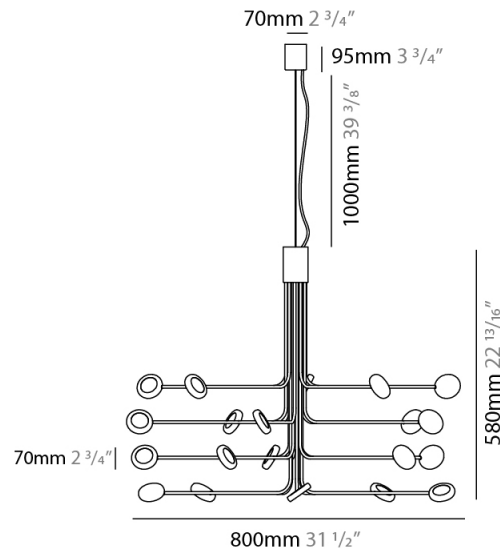

PROJECT	
TYPE	
SPECIFIER	
QUANTITY	
DATE	

ARBOR 20 LIGHT SUSPENSION

D41001-

base number   Finish
Options

1. To build a product code in our configurator select the specify button on the base model # product page
2. To build a manual product code on this datasheet choose from the options listed below in blue font and add the suffix to the base model #

GENERAL

Series: Arbor
Subseries: Arbor 20 Light
Partner: Icone
Division: Design
Installation: Suspension
Product Type: Chandelier
Mounting Location: Ceiling
Light Distribution: Adjustable

PHYSICAL

Shape: Abstract
Diameter (mm): 800
Diameter (in): 31 1/2"
Height (mm): 580
Height (in): 22 13/16"
Max. Overall Height (mm): 1675
Max. Overall Height (in): 65 15/16"
Fixture Finish: WHI / GSR
Fixture Material: Metal

ELECTRICAL

Lamp Type: LED
Total Output Wattage (W): 100
Dimming: Electronic Low Voltage Dimming
Input Voltage (V): 120Vac Direct Line

LED

Number of LEDs: 20
Color Temperature (°K): 3000
Nominal Lumen (lm): 7000
CRI: >90 CRI
Lamp Life (hrs): 50000

OPTICAL

RATINGS AND CERTIFICATIONS

Certified By: Certified for North American Standards
IP rating: IP20