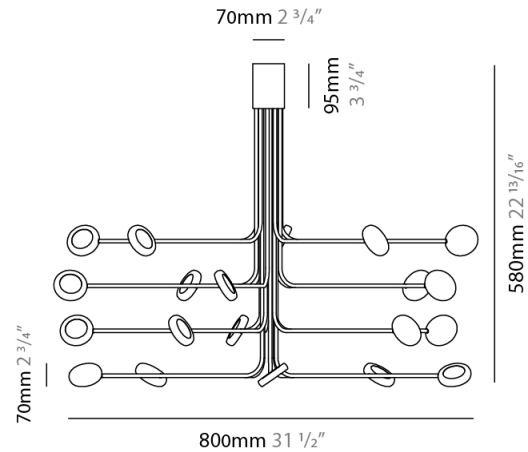

PROJECT	
TYPE	
SPECIFIER	
QUANTITY	
DATE	

ARBOR 20 LIGHT SURFACE

D42001-

base number   Finish
Options

1. To build a product code in our configurator select the specify button on the base model # product page
2. To build a manual product code on this datasheet choose from the options listed below in blue font and add the suffix to the base model #

GENERAL

Series: Arbor
Subseries: Arbor 20 Light
Partner: Icone
Division: Design
Installation: Surface
Product Type: Ceiling Surface
Mounting Location: Ceiling
Light Distribution: Adjustable

PHYSICAL

Shape: Abstract
Diameter (mm): 800
Diameter (in): 31 1/2"
Height (mm): 580
Height (in): 22 13/16"
Fixture Finish: WHI / GSR
Fixture Material: Metal

ELECTRICAL

Lamp Type: LED
Total Output Wattage (W): 100
Dimming: Electronic Low Voltage Dimming
Input Voltage (V): 120Vac Direct Line

LED

Number of LEDs: 20
Color Temperature (°K): 3000
Nominal Lumen (lm): 7000
CRI: >90 CRI
Lamp Life (hrs): 50000

OPTICAL

RATINGS AND CERTIFICATIONS

Certified By: Certified for North American Standards
IP rating: IP20